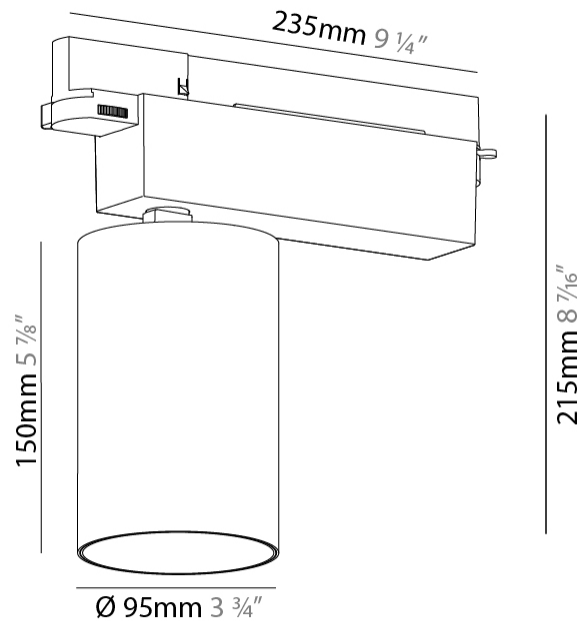

GENERAL

Series: Centriq
 Subseries: Centriq 95
 Brand: Prolicht
 Division: Architectural
 Mounting Type: Track
 Mounting Location: Ceiling
 Subcategory: Spots

PHYSICAL

Shape: Cylinder
 Diameter (mm): 95
 Diameter (in): 3 3/4
 Length (mm): 235
 Length (in): 9 1/4
 Height (mm): 150
 Height (in): 5 7/8
 Light Distribution: Adjustable / Direct
 Weight (kg): 1.495
 Weight (lbs): 3.3
 Fixture Finish: SSR / BKV / CWI / CRY / HAB / UFT / ITA / RUA / FTG / MYG / LOD / PUS / FRO / FUP / KIA / POP / BLS / SPG / MEY / GOH / GUM / CHC / COM / ABZ / JAG / OBR / MOS / ROR
 Fixture Material: Aluminum

OPTICAL

Reflector: 18 / 26 / 40
 Adjustability: Rotational 340°; Tilt 90°
 Upon Request: Special Beam Angles

RATINGS AND CERTIFICATIONS

Certified By: Certified for North American Standards
 IP rating: IP20

GENERAL

Series: Centriq
 Subseries: Centriq 75
 Brand: Prolicht
 Division: Architectural
 Mounting Type: Track
 Mounting Location: Ceiling
 Subcategory: Spots

PHYSICAL

Shape: Cylinder
 Diameter (mm): 75
 Diameter (in): 2 ¹⁵/₁₆
 Length (mm): 235
 Length (in): 9 ¹/₄
 Height (mm): 182
 Height (in): 7 ³/₁₆
 Light Distribution: Adjustable / Direct
 Weight (kg): 1.099
 Weight (lbs): 2.42
 Installation Requirement: Track or profile system
 Fixture Finish: SSR / BKV / CWI / CRY / HAB / UFT / ITA / RUA / FTG / MYG / LOD / PUS / FRO / FUP / KIA / POP / BLS / SPG / MEY / GOH / GUM / CHC / COM / ABZ / JAG / OBR / MOS / ROR
 Fixture Material: Aluminum Die Cast